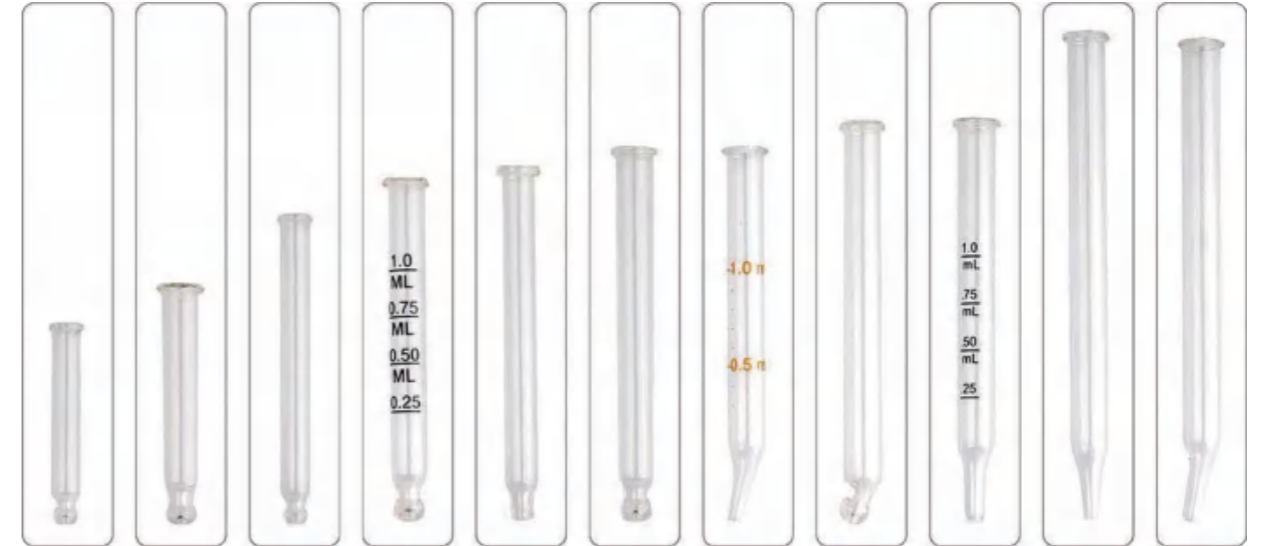

D

24/400

24/410

24/410

Dropper accessories

Glass Pipettes

Bulb

Closure